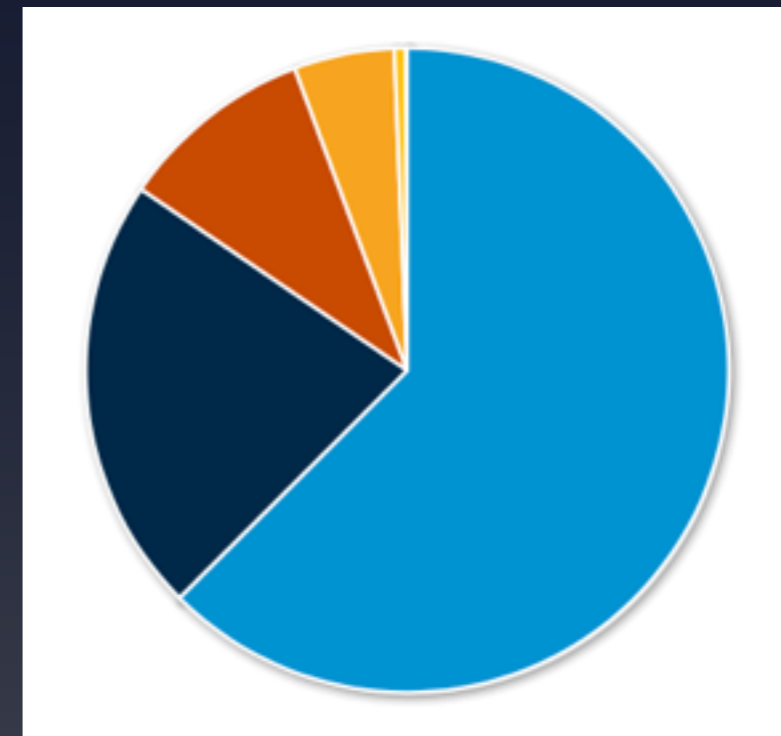

I v4 (1 probes)
Probes: 22421
Target: i.root-servers.net

I v6 (1 probes)
Probes: 22421
Target: i.root-servers.net

Ping measurement to I-root node

WiFi Stats

WiFi Stats

RIPE 73

RIPE 74

Webcast & Presentation