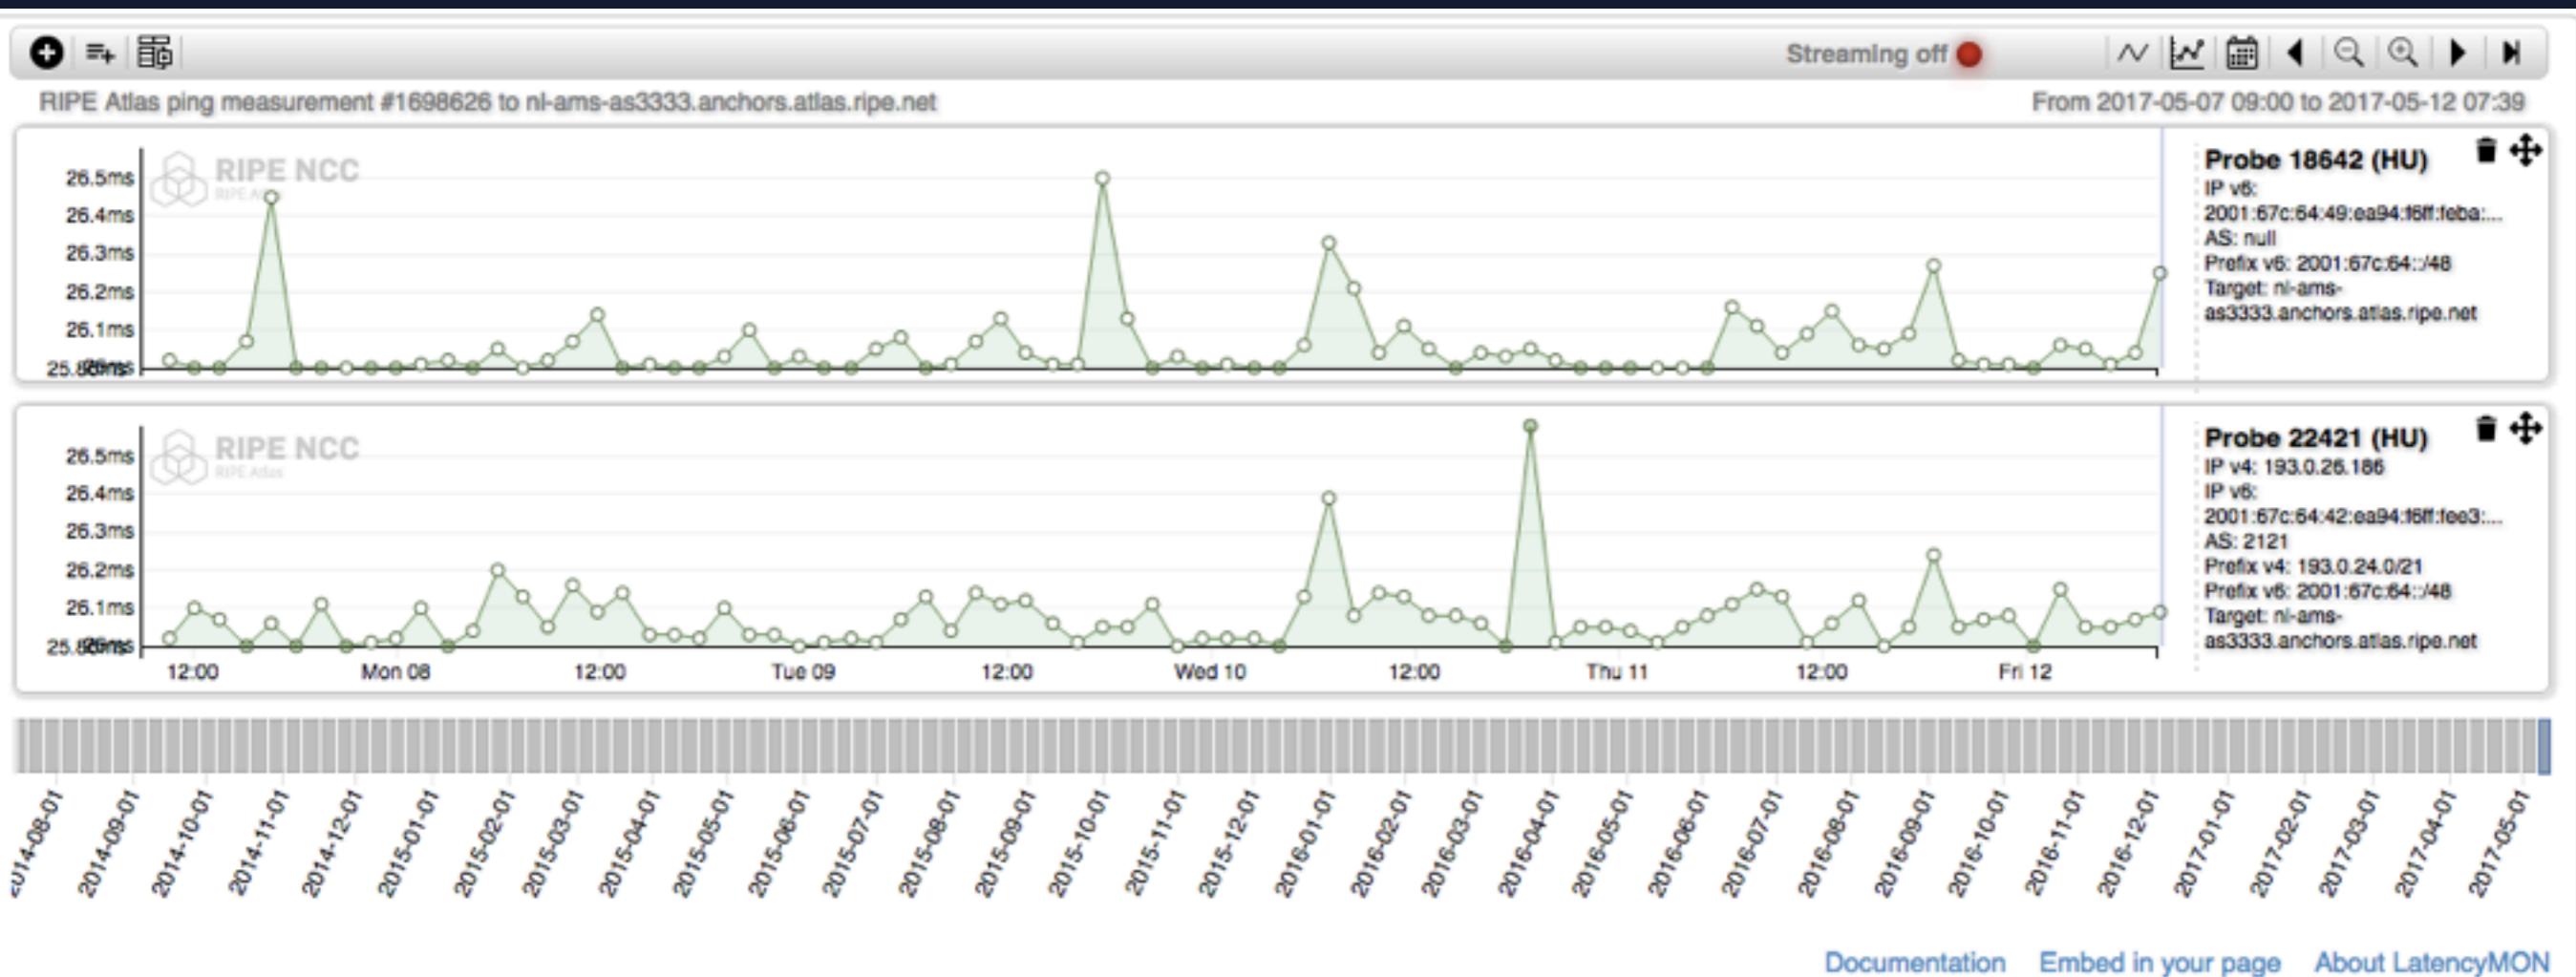

WiFi Setup

Custom made mounting brackets

Network Stats

Network traffic

Network Stats

DHCP Leases

Network Stats

Ping measurement to Atlas Anchor in Amsterdam

Network Stats

Add a measurement to start

From 2017-05-07 09:00 to 2017-05-12 08:33

K v4 (1 probes)
Probes: 22421
Target: k.root-servers.net

K v6 (1 probes)
Probes: 22421
Target: k.root-servers.net

Ping measurement to K-root node

I v4 (1 probes)
Probes: 22421
Target: i.root-servers.net

I v6 (1 probes)
Probes: 22421
Target: i.root-servers.net

Ping measurement to I-root node

WiFi Stats

WiFi Stats

RIPE 73

RIPE 74

Webcast & Presentation