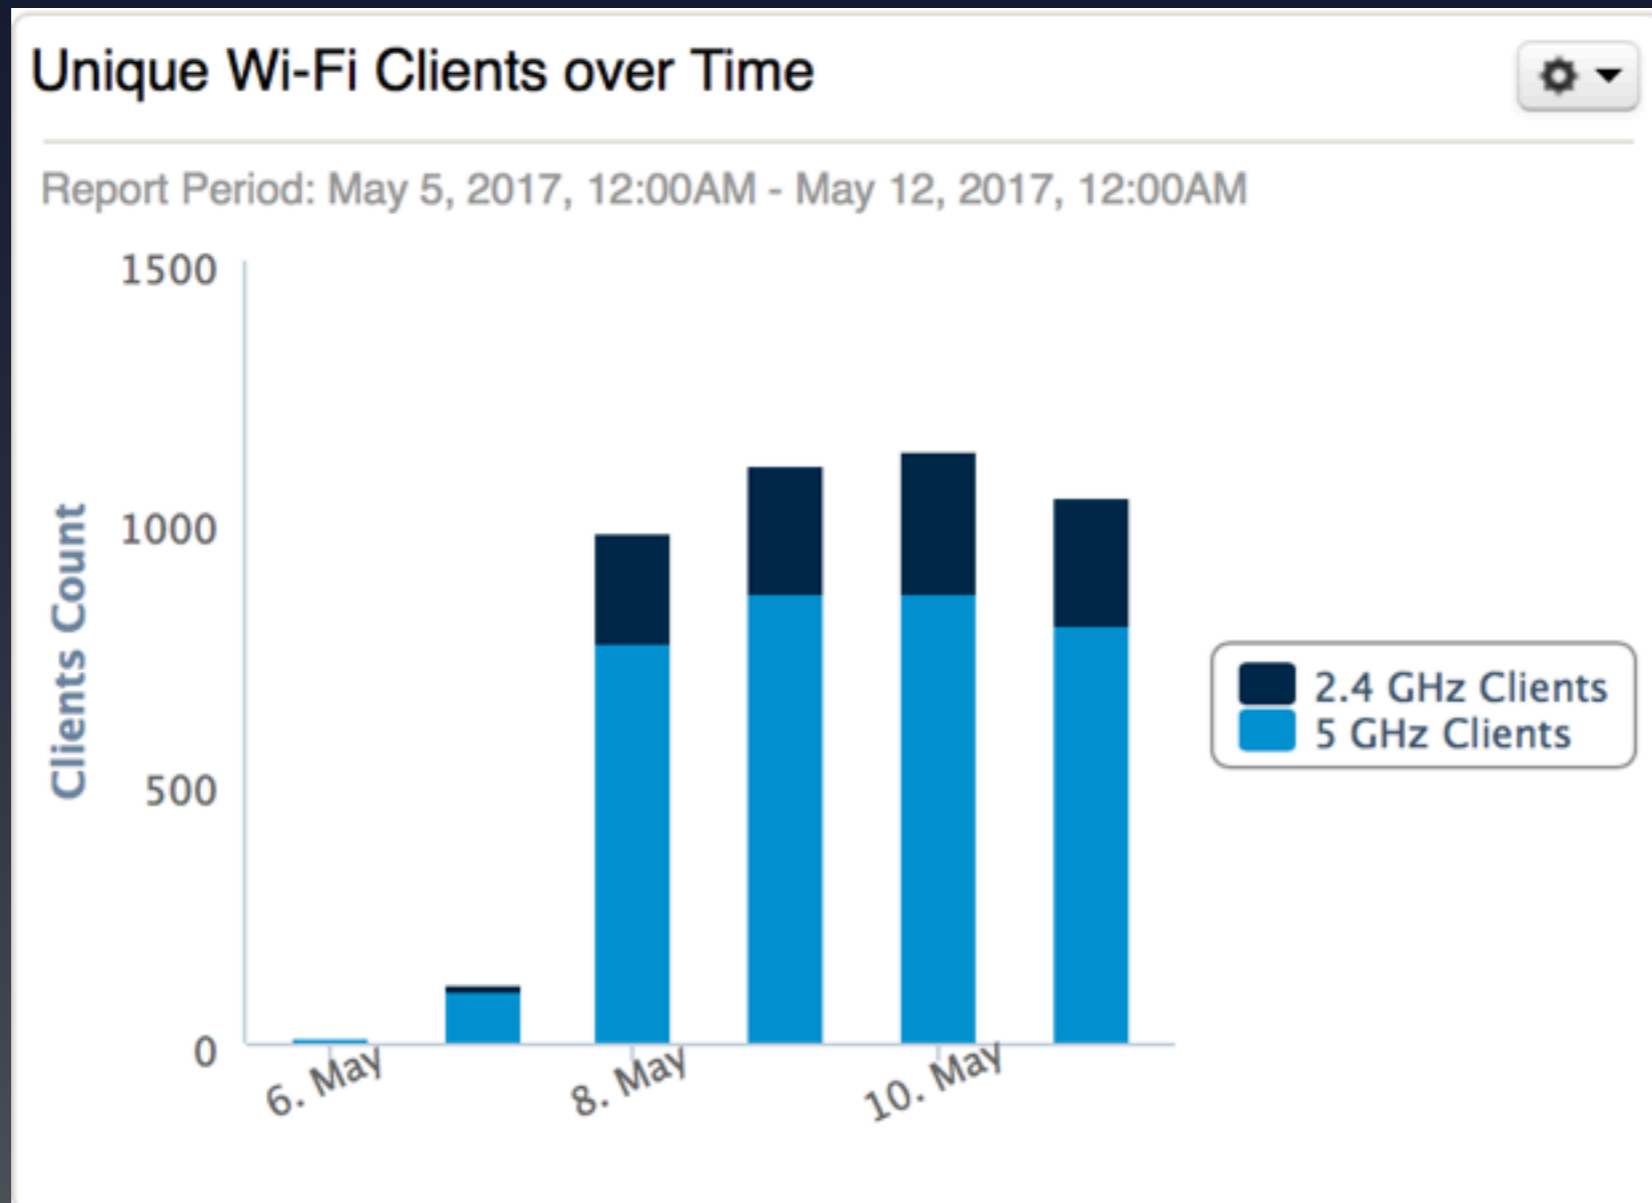

Network Stats

Add a measurement to start

From 2017-05-07 09:00 to 2017-05-12 08:33

K v4 (1 probes)
Probes: 22421
Target: k.root-servers.net

K v6 (1 probes)
Probes: 22421
Target: k.root-servers.net

Ping measurement to K-root node

I v4 (1 probes)
Probes: 22421
Target: i.root-servers.net

I v6 (1 probes)
Probes: 22421
Target: i.root-servers.net

Ping measurement to I-root node

WiFi Stats

WiFi Stats

RIPE 73

RIPE 74

Webcast & Presentation