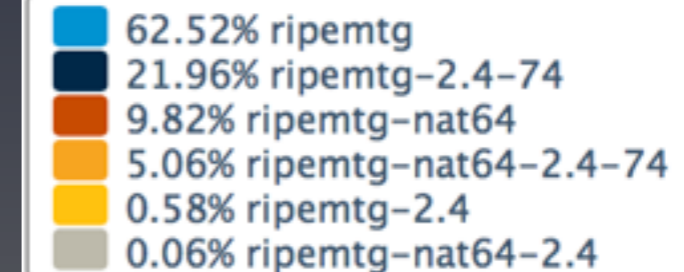

I v4 (1 probes)
Probes: 22421
Target: i.root-servers.net

I v6 (1 probes)
Probes: 22421
Target: i.root-servers.net

Ping measurement to I-root node

WiFi Stats

WiFi Stats

RIPE 73

RIPE 74

Webcast & Presentation