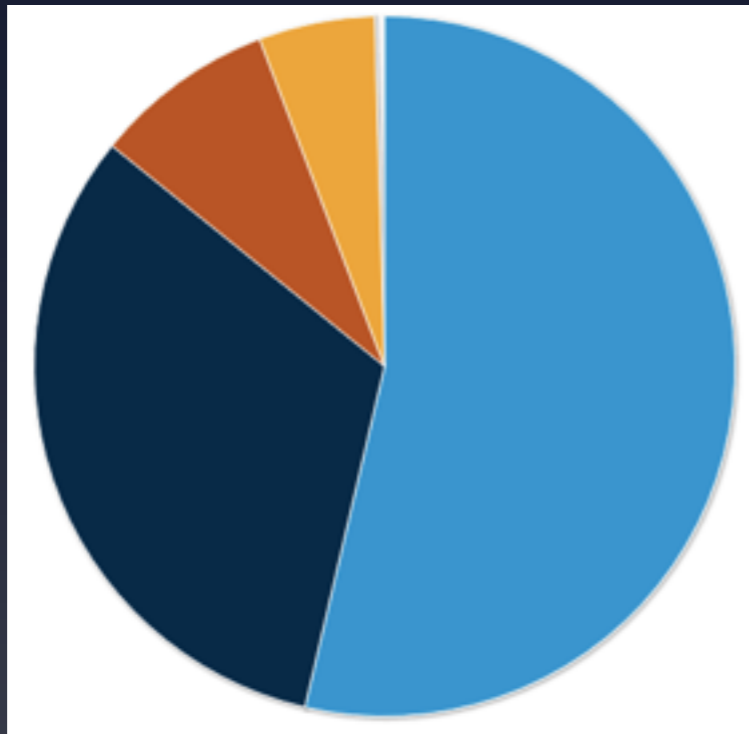

I v4 (1 probes)
Probes: 22421
Target: i.root-servers.net

I v6 (1 probes)
Probes: 22421
Target: i.root-servers.net

Ping measurement to I-root node

WiFi Stats

WiFi Stats

RIPE 73

RIPE 74

Webcast & Presentation