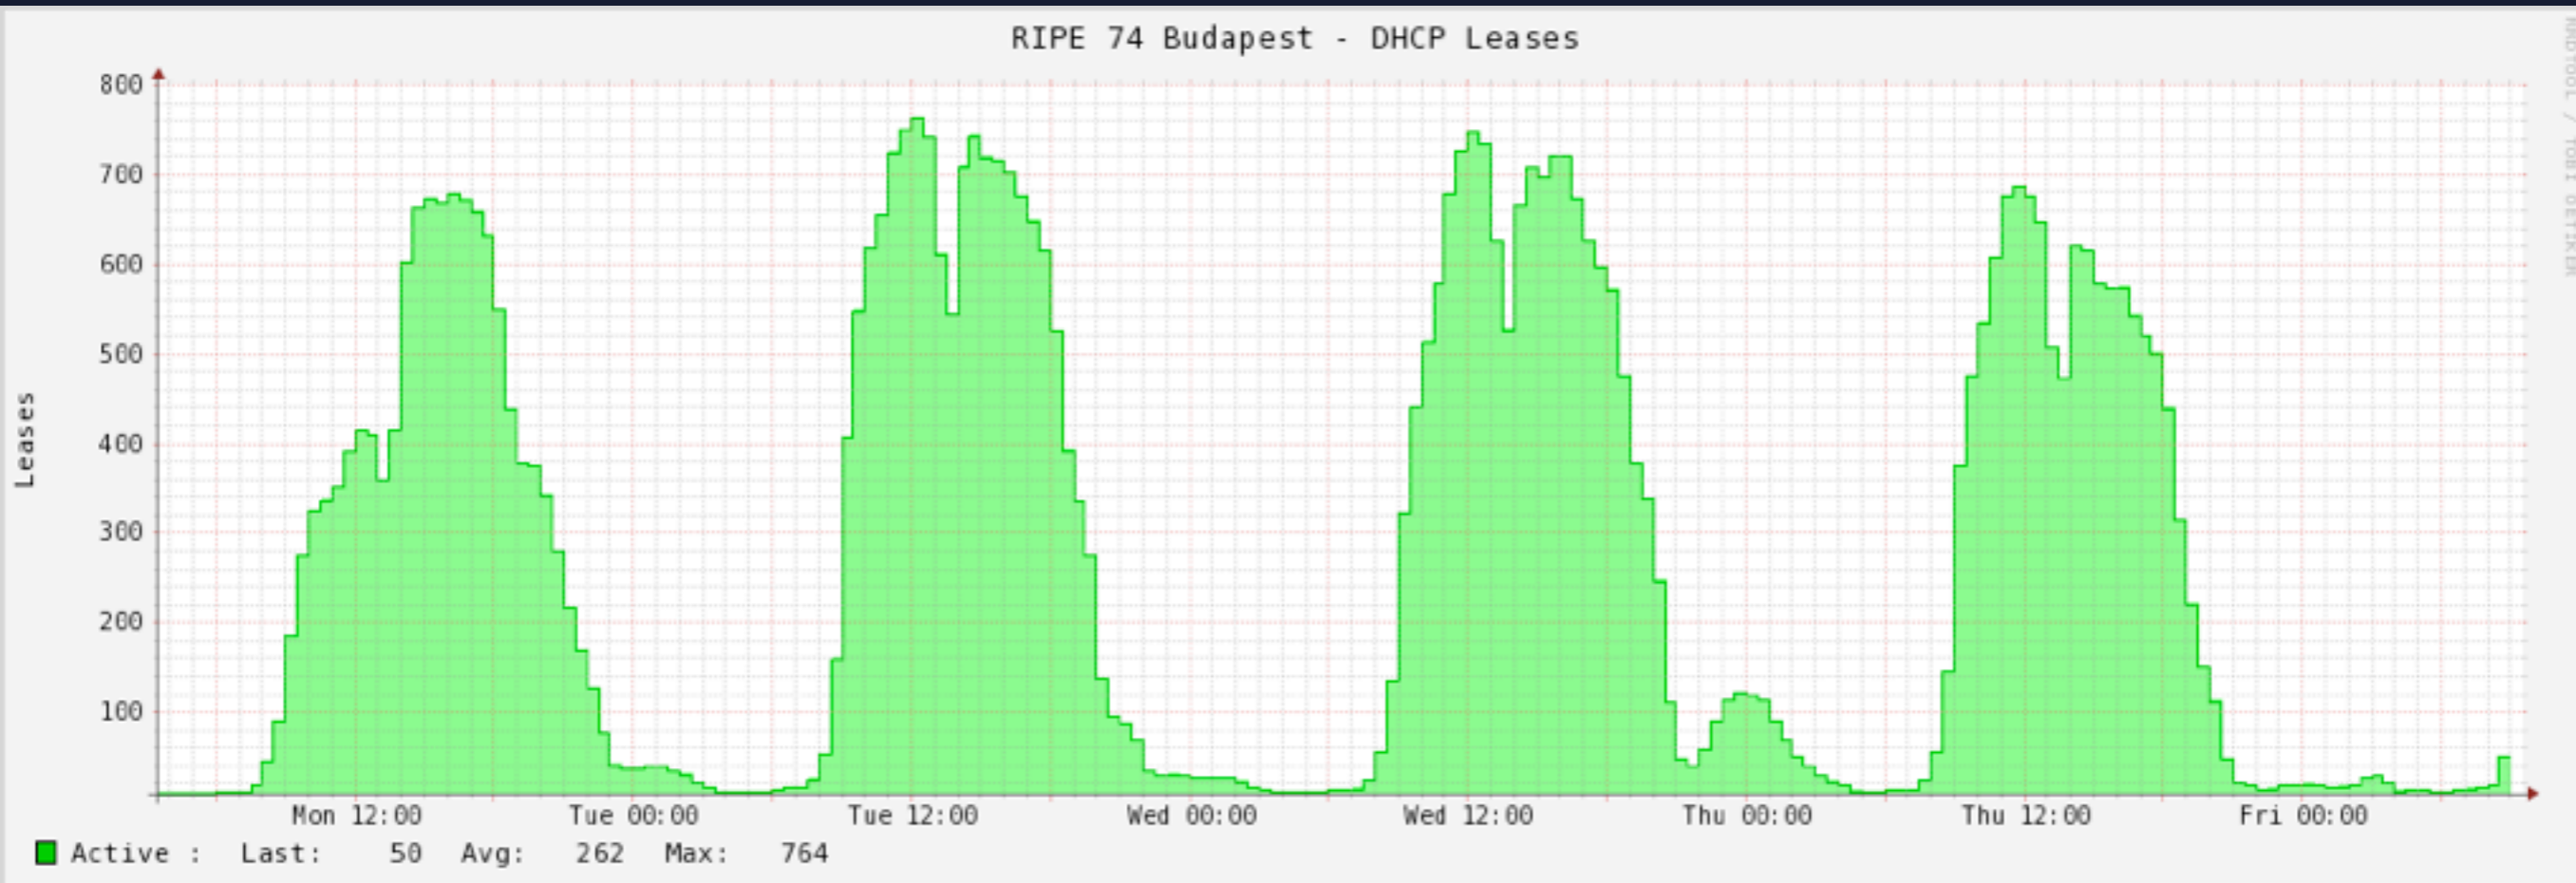

WiFi Setup

Custom made mounting brackets

Network Stats

Network traffic

Network Stats

DHCP Leases

Network Stats

Ping measurement to Atlas Anchor in Amsterdam

Network Stats

Add a measurement to start

From 2017-05-07 09:00 to 2017-05-12 08:33

K v4 (1 probes)
Probes: 22421
Target: k.root-servers.net

K v6 (1 probes)
Probes: 22421
Target: k.root-servers.net

Ping measurement to K-root node

I v4 (1 probes)
Probes: 22421
Target: i.root-servers.net

I v6 (1 probes)
Probes: 22421
Target: i.root-servers.net

Ping measurement to I-root node

WiFi Stats

WiFi Stats

RIPE 73

RIPE 74

Webcast & Presentation