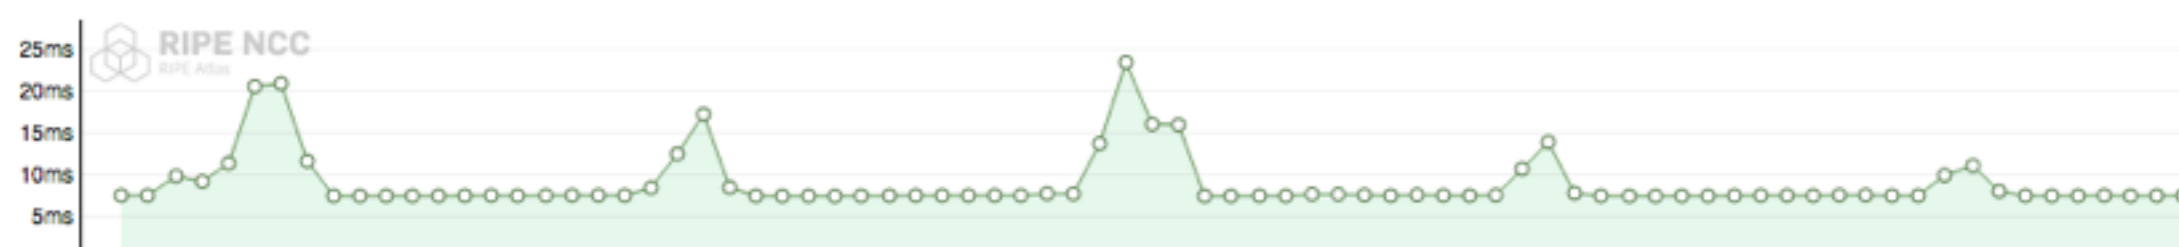

Network Stats

Add a measurement to start

From 2017-05-07 09:00 to 2017-05-12 08:33

K v4 (1 probes)
Probes: 22421
Target: k.root-servers.net

K v6 (1 probes)
Probes: 22421
Target: k.root-servers.net

Ping measurement to K-root node

I v4 (1 probes)
Probes: 22421
Target: i.root-servers.net

I v6 (1 probes)
Probes: 22421
Target: i.root-servers.net

Ping measurement to I-root node

WiFi Stats

WiFi Stats

RIPE 73

RIPE 74

Webcast & Presentation